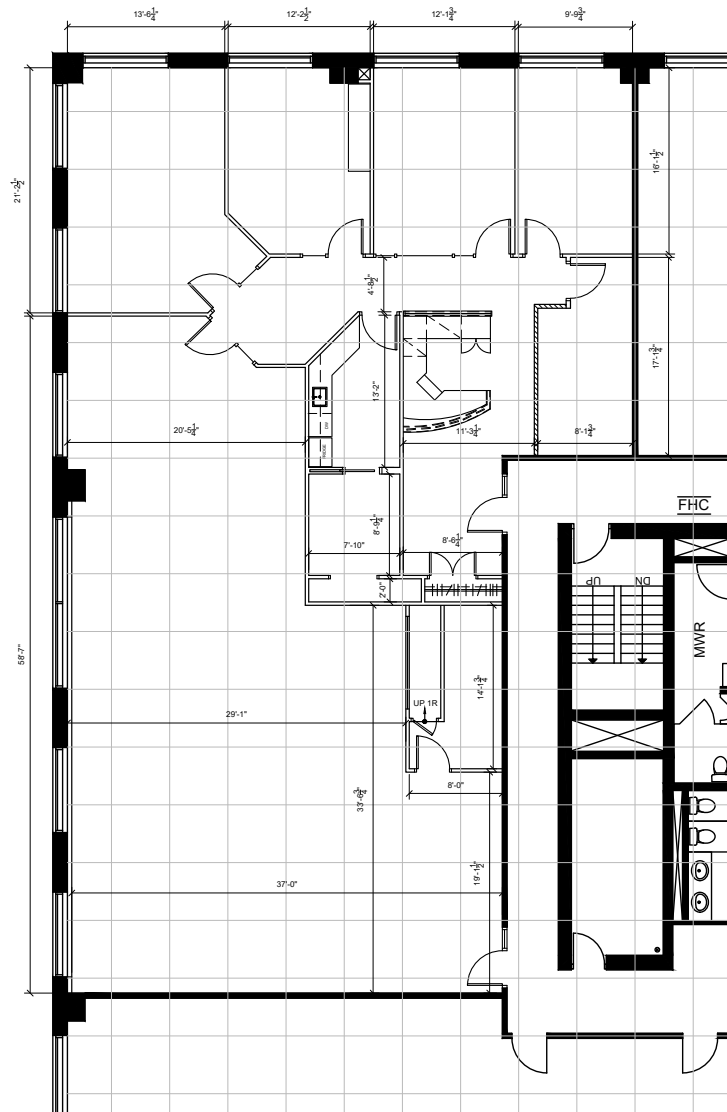

201

Suite

2420 3,937

square feet

The space is available immediately and consists of a reception area, 3 offices, board room, meeting room, wide open area for workstations, kitchen, copy/storage area, IT/server room, and incredible views throughout.