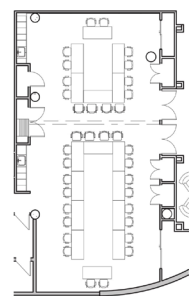

Reception – 30 people	Boardroom – 12 people
Theatre – 20 people	Hollow – 14 people
Classroom – 10 people	Square – 12 people

MEETING ROOM 'B' DESCRIPTION

Meeting Room B is the larger of the 2 rooms located in 201 Portage.

Reception – 78 people	Boardroom – 32 people
Theatre – 68 people	Hollow – 30 people
Classroom – 34 people	Square – 32 people

CONCOURSE LEVEL CRUSH SPACE DESCRIPTION

Crush space is available in the food court seating area located in 201 Portage.

Reception
78 Capacity

Theatre
68 Capacity

Classroom
34 Capacity

Boardroom
32 Capacity

Hollow
30 Capacity

Square
32 Capacity

Conference A & B (divided)

Reception
A 30 Capacity
B 48 Capacity

Theatre
A 20 Capacity
B 38 Capacity

Classroom
A 10 Capacity
B 18 Capacity

Boardroom
A 12 Capacity
B 20 Capacity

Hollow
A 14 Capacity
B 22 Capacity

Square
A 12 Capacity
B 20 Capacity