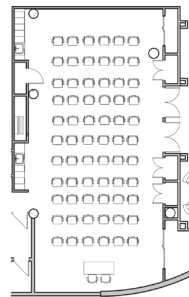

Reception – 78 people	Boardroom – 32 people
Theatre – 68 people	Hollow – 30 people
Classroom – 34 people	Square – 32 people

CONCOURSE LEVEL CRUSH SPACE DESCRIPTION

Crush space is available in the food court seating area located in 201 Portage.

- Video Wall

Reception – 166 people	Lounge Area – 25 people
------------------------	-------------------------

Submit booking requests at: 201portage.com/amenities/facility-bookings

FLOOR PLAN LAYOUTS

Conference A & B (combined)

Reception
78 Capacity

Theatre
68 Capacity

Classroom
34 Capacity

Boardroom
32 Capacity

Hollow
30 Capacity

Square
32 Capacity

Conference A & B (divided)

Reception
A 30 Capacity
B 48 Capacity

Theatre
A 20 Capacity
B 38 Capacity

Classroom
A 10 Capacity
B 18 Capacity

Boardroom
A 12 Capacity
B 20 Capacity

Hollow
A 14 Capacity
B 22 Capacity

Square
A 12 Capacity
B 20 Capacity