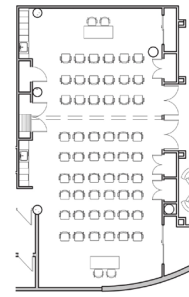

Reception – 30 people	Boardroom – 12 people
Theatre – 20 people	Hollow – 14 people
Classroom – 10 people	Square – 12 people

MEETING ROOM 'B' DESCRIPTION

Meeting Room B is the larger of the 2 rooms located in 201 Portage.

Reception – 78 people	Boardroom – 32 people
Theatre – 68 people	Hollow – 30 people
Classroom – 34 people	Square – 32 people

CONCOURSE LEVEL CRUSH SPACE DESCRIPTION

Crush space is available in the food court seating area located in 201 Portage.

Reception
78 Capacity

Theatre
68 Capacity

Classroom
34 Capacity

Boardroom
32 Capacity

Hollow
30 Capacity

Square
32 Capacity

Conference A & B (divided)

Reception
A 30 Capacity
B 48 Capacity

Theatre
A 20 Capacity
B 38 Capacity

Classroom
A 10 Capacity
B 18 Capacity

Boardroom
A 12 Capacity
B 20 Capacity

Hollow
A 14 Capacity
B 22 Capacity

Square
A 12 Capacity
B 20 Capacity