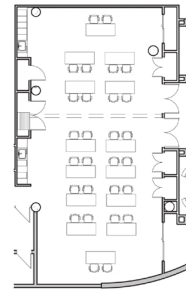

Reception – 30 people	Boardroom – 12 people
Theatre – 20 people	Hollow – 14 people
Classroom – 10 people	Square – 12 people

MEETING ROOM 'B' DESCRIPTION

Meeting Room B is the larger of the 2 rooms located in 201 Portage.

Reception – 78 people	Boardroom – 32 people
Theatre – 68 people	Hollow – 30 people
Classroom – 34 people	Square – 32 people

CONCOURSE LEVEL CRUSH SPACE DESCRIPTION

Crush space is available in the food court seating area located in 201 Portage.

Reception
78 Capacity

Theatre
68 Capacity

Classroom
34 Capacity

Boardroom
32 Capacity

Hollow
30 Capacity

Square
32 Capacity

Conference A & B (divided)

Reception
A 30 Capacity
B 48 Capacity

Theatre
A 20 Capacity
B 38 Capacity

Classroom
A 10 Capacity
B 18 Capacity

Boardroom
A 12 Capacity
B 20 Capacity

Hollow
A 14 Capacity
B 22 Capacity

Square
A 12 Capacity
B 20 Capacity