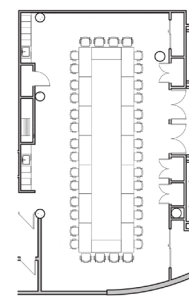

Reception – 78 people	Boardroom – 32 people
Theatre – 68 people	Hollow – 30 people
Classroom – 34 people	Square – 32 people

CONCOURSE LEVEL CRUSH SPACE DESCRIPTION

Crush space is available in the food court seating area located in 201 Portage.

- Video Wall

Reception – 166 people	Lounge Area – 25 people
------------------------	-------------------------

Submit booking requests at: 201portage.com/amenities/facility-bookings

FLOOR PLAN LAYOUTS

Conference A & B (combined)

Reception
78 Capacity

Theatre
68 Capacity

Classroom
34 Capacity

Boardroom
32 Capacity

Hollow
30 Capacity

Square
32 Capacity

Conference A & B (divided)

Reception
A 30 Capacity
B 48 Capacity

Theatre
A 20 Capacity
B 38 Capacity

Classroom
A 10 Capacity
B 18 Capacity

Boardroom
A 12 Capacity
B 20 Capacity

Hollow
A 14 Capacity
B 22 Capacity

Square
A 12 Capacity
B 20 Capacity