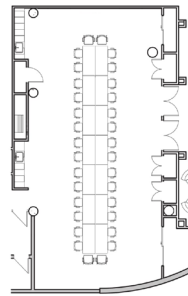

Reception – 78 people	Boardroom – 32 people
Theatre – 68 people	Hollow – 30 people
Classroom – 34 people	Square – 32 people

CONCOURSE LEVEL CRUSH SPACE DESCRIPTION

Crush space is available in the food court seating area located in 201 Portage.

- Video Wall

Reception – 166 people	Lounge Area – 25 people
------------------------	-------------------------

Submit booking requests at: 201portage.com/amenities/facility-bookings

FLOOR PLAN LAYOUTS

Conference A & B (combined)

Reception
78 Capacity

Theatre
68 Capacity

Classroom
34 Capacity

Boardroom
32 Capacity

Hollow
30 Capacity

Square
32 Capacity

Conference A & B (divided)

Reception
A 30 Capacity
B 48 Capacity

Theatre
A 20 Capacity
B 38 Capacity

Classroom
A 10 Capacity
B 18 Capacity

Boardroom
A 12 Capacity
B 20 Capacity

Hollow
A 14 Capacity
B 22 Capacity

Square
A 12 Capacity
B 20 Capacity