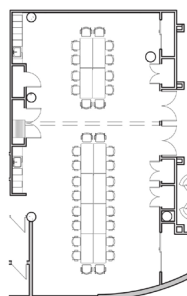

Reception – 30 people	Boardroom – 12 people
Theatre – 20 people	Hollow – 14 people
Classroom – 10 people	Square – 12 people

MEETING ROOM 'B' DESCRIPTION

Meeting Room B is the larger of the 2 rooms located in 201 Portage.

Reception – 78 people	Boardroom – 32 people
Theatre – 68 people	Hollow – 30 people
Classroom – 34 people	Square – 32 people

CONCOURSE LEVEL CRUSH SPACE DESCRIPTION

Crush space is available in the food court seating area located in 201 Portage.

Reception
78 Capacity

Theatre
68 Capacity

Classroom
34 Capacity

Boardroom
32 Capacity

Hollow
30 Capacity

Square
32 Capacity

Conference A & B (divided)

Reception
A 30 Capacity
B 48 Capacity

Theatre
A 20 Capacity
B 38 Capacity

Classroom
A 10 Capacity
B 18 Capacity

Boardroom
A 12 Capacity
B 20 Capacity

Hollow
A 14 Capacity
B 22 Capacity

Square
A 12 Capacity
B 20 Capacity