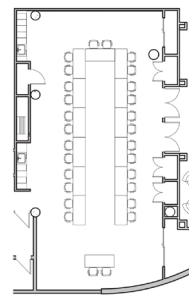

Reception – 30 people	Boardroom – 12 people
Theatre – 20 people	Hollow – 14 people
Classroom – 10 people	Square – 12 people

MEETING ROOM 'B' DESCRIPTION

Meeting Room B is the larger of the 2 rooms located in 201 Portage.

Reception – 78 people	Boardroom – 32 people
Theatre – 68 people	Hollow – 30 people
Classroom – 34 people	Square – 32 people

CONCOURSE LEVEL CRUSH SPACE DESCRIPTION

Crush space is available in the food court seating area located in 201 Portage.

Reception
78 Capacity

Theatre
68 Capacity

Classroom
34 Capacity

Boardroom
32 Capacity

Hollow
30 Capacity

Square
32 Capacity

Conference A & B (divided)

Reception
A 30 Capacity
B 48 Capacity

Theatre
A 20 Capacity
B 38 Capacity

Classroom
A 10 Capacity
B 18 Capacity

Boardroom
A 12 Capacity
B 20 Capacity

Hollow
A 14 Capacity
B 22 Capacity

Square
A 12 Capacity
B 20 Capacity