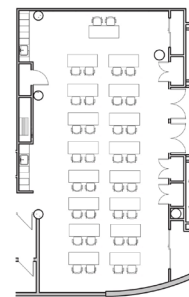

Reception – 78 people	Boardroom – 32 people
Theatre – 68 people	Hollow – 30 people
Classroom – 34 people	Square – 32 people

CONCOURSE LEVEL CRUSH SPACE DESCRIPTION

Crush space is available in the food court seating area located in 201 Portage.

- Video Wall

Reception – 166 people	Lounge Area – 25 people
------------------------	-------------------------

Submit booking requests at: 201portage.com/amenities/facility-bookings

FLOOR PLAN LAYOUTS

Conference A & B (combined)

Reception
78 Capacity

Theatre
68 Capacity

Classroom
34 Capacity

Boardroom
32 Capacity

Hollow
30 Capacity

Square
32 Capacity

Conference A & B (divided)

Reception
A 30 Capacity
B 48 Capacity

Theatre
A 20 Capacity
B 38 Capacity

Classroom
A 10 Capacity
B 18 Capacity

Boardroom
A 12 Capacity
B 20 Capacity

Hollow
A 14 Capacity
B 22 Capacity

Square
A 12 Capacity
B 20 Capacity