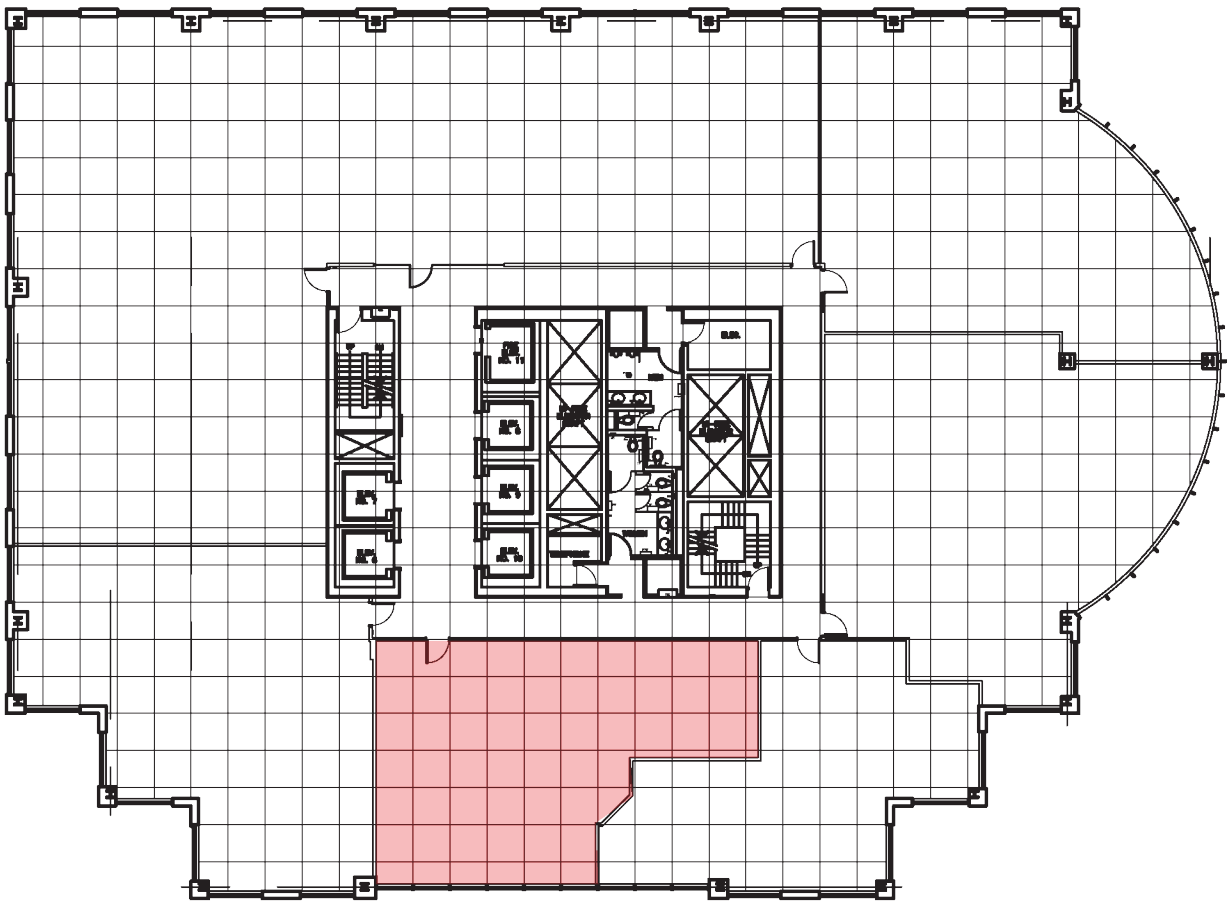

201

Suite

1180

1,565

square feet

Large open space, 1 office, kitchen and file storage area. Available immediately.