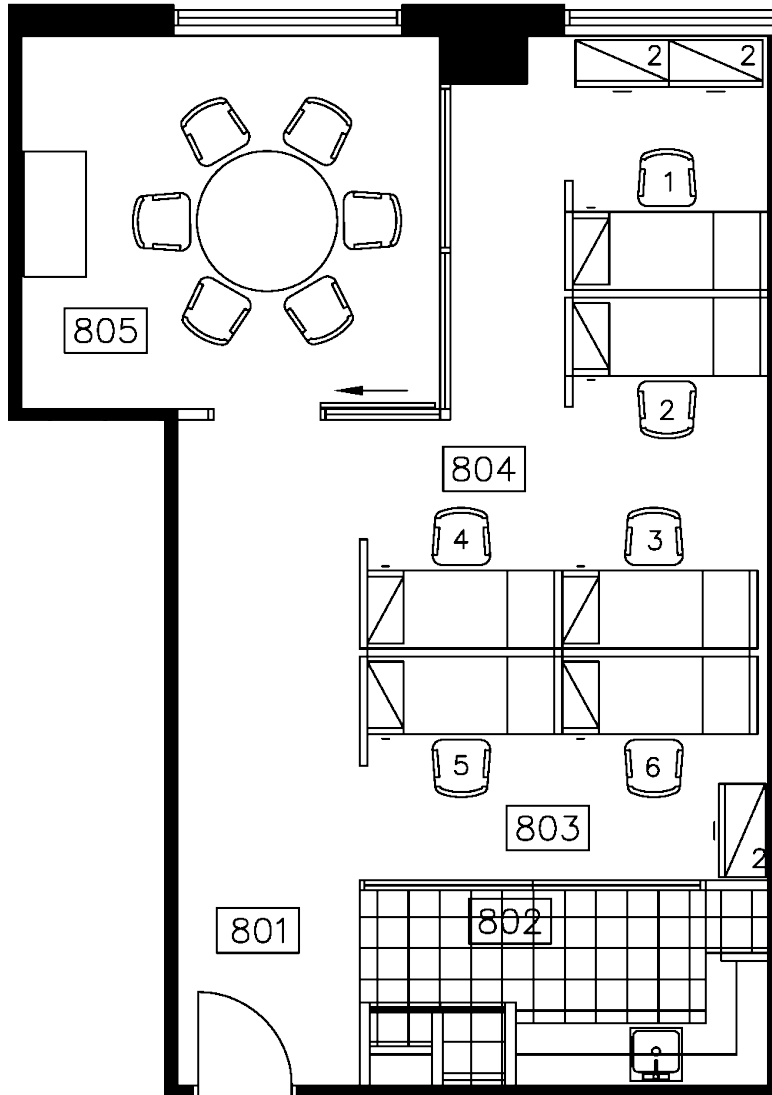

201

Suite

830

821

square feet

Nicely developed office unit located on the 8th floor.

Bright open work station area, meeting room and kitchen. Existing furnishings can be available.