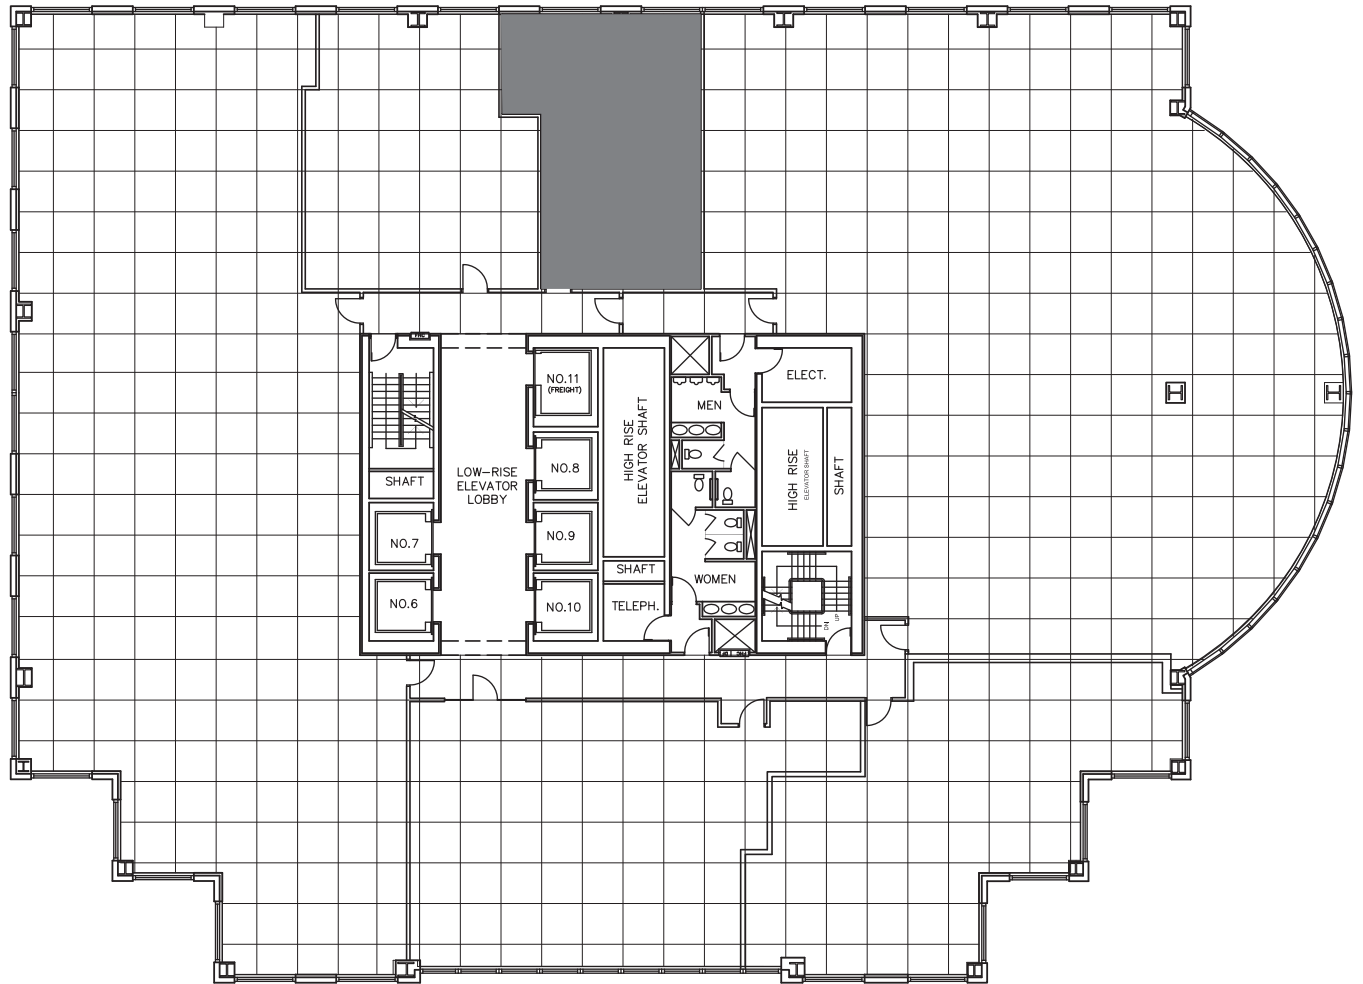

201

Suite

830

821

square feet

Nicely developed office unit located on the 8th floor.

Bright open work station area, meeting room and kitchen. Existing furnishings can be available.