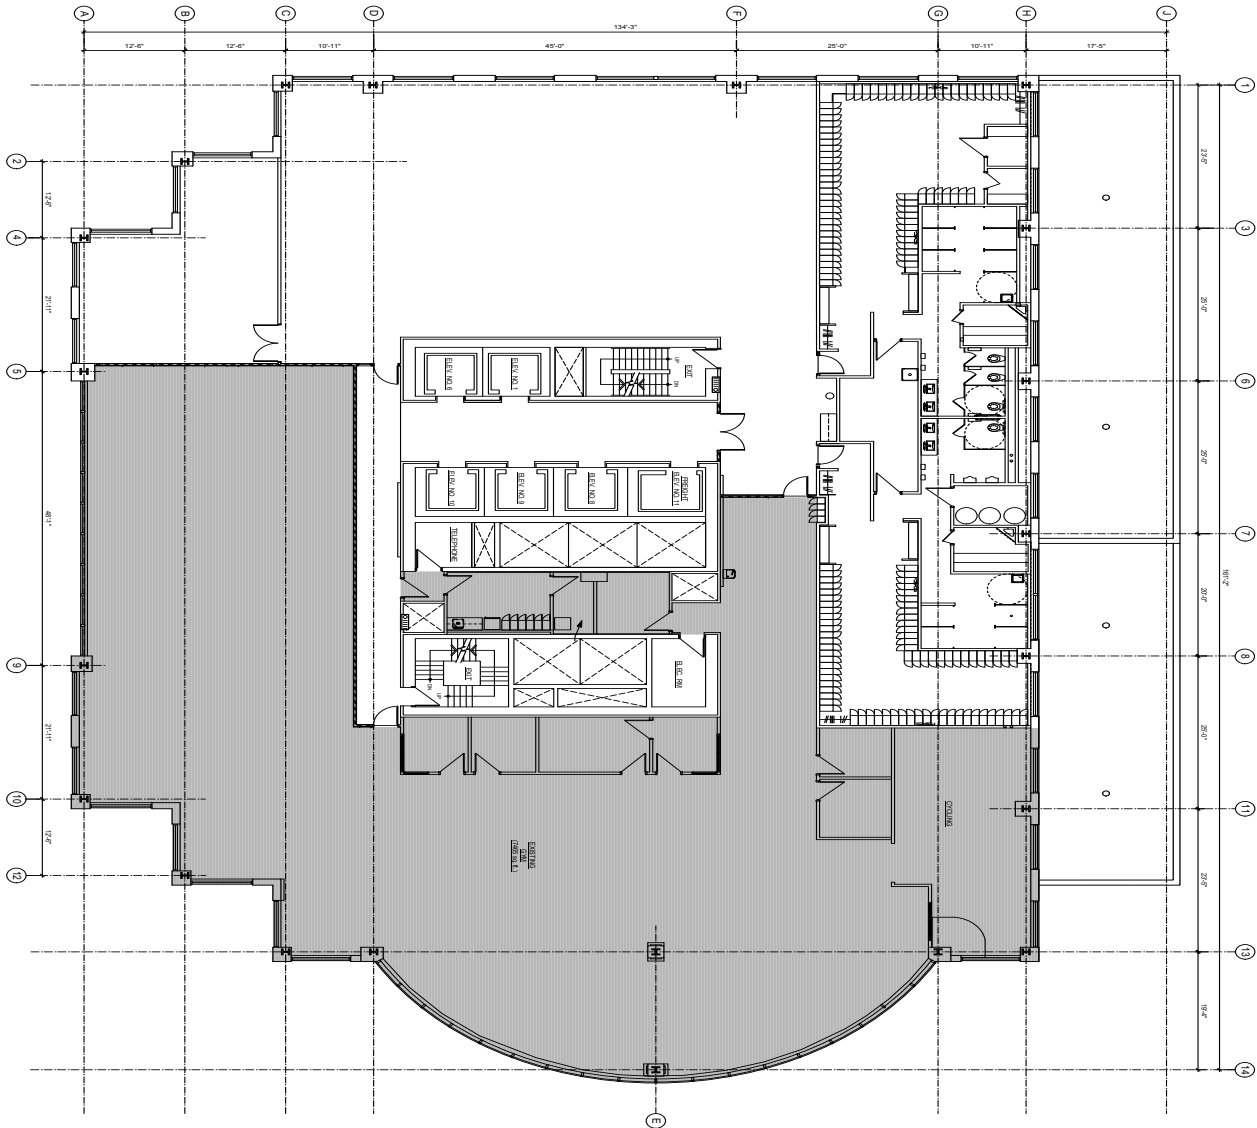

201

Suite

700

8,209

square feet

Full floor consisting of large open space in base building condition.
Beautiful panoramic views of the city!

Gail Auriti
Broker, Leasing Manager

T | (204) 988.1069 E | gauriti@harvard.ca