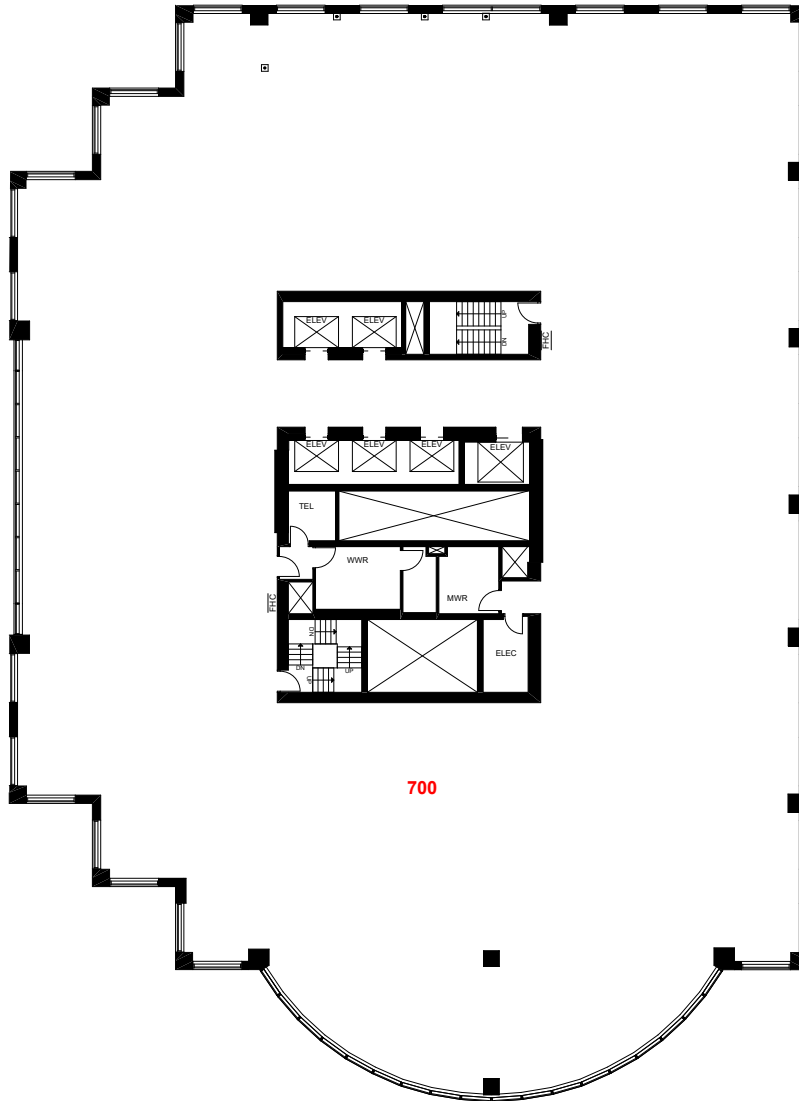

201

Suite

700

15,719

square feet

Full floor consisting of large open space in base building condition.
Beautiful panoramic views of the city!