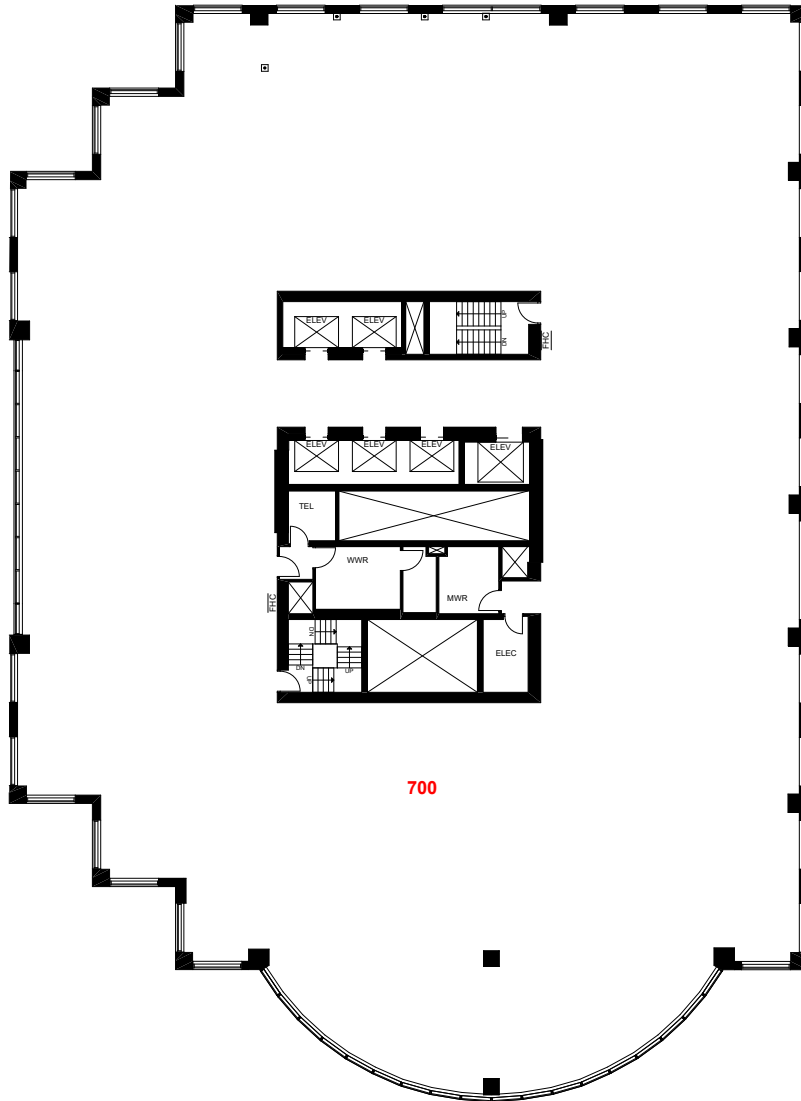

# 201

Suite

# 15,719

square feet

Full floor consisting of large open space in base building condition.  
Beautiful panoramic views of the city!