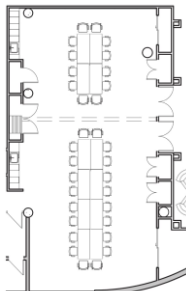

Reception – 30 people	Boardroom – 12 people
Theatre – 20 people	Hollow – 14 people
Classroom – 10 people	Square – 12 people

MEETING ROOM 'B' DESCRIPTION

Meeting Room B is the larger of the 2 rooms located in 201 Portage.

Reception – 78 people	Boardroom – 32 people
Theatre – 68 people	Hollow – 30 people
Classroom – 34 people	Square – 32 people

CONCOURSE LEVEL CRUSH SPACE DESCRIPTION

Crush space is available in the food court seating area located in 201 Portage.

Reception
78 Capacity

Theatre
68 Capacity

Classroom
34 Capacity

Boardroom
32 Capacity

Hollow
30 Capacity

Square
32 Capacity

Conference A & B (divided)

Reception
A 30 Capacity
B 48 Capacity

Theatre
A 20 Capacity
B 38 Capacity

Classroom
A 10 Capacity
B 18 Capacity

Boardroom
A 12 Capacity
B 20 Capacity

Hollow
A 14 Capacity
B 22 Capacity

Square
A 12 Capacity
B 20 Capacity