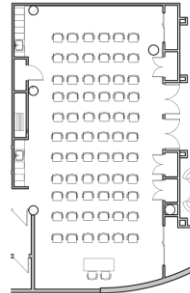

Reception – 78 people	Boardroom – 32 people
Theatre – 68 people	Hollow – 30 people
Classroom – 34 people	Square – 32 people

CONCOURSE LEVEL CRUSH SPACE DESCRIPTION

Crush space is available in the food court seating area located in 201 Portage.

- Video Wall

Reception – 166 people	Lounge Area – 25 people
------------------------	-------------------------

Submit booking requests at: 201portage.com/amenities/facility-bookings

FLOOR PLAN LAYOUTS

Conference A & B (combined)

Reception
78 Capacity

Theatre
68 Capacity

Classroom
34 Capacity

Boardroom
32 Capacity

Hollow
30 Capacity

Square
32 Capacity

Conference A & B (divided)

Reception
A 30 Capacity
B 48 Capacity

Theatre
A 20 Capacity
B 38 Capacity

Classroom
A 10 Capacity
B 18 Capacity

Boardroom
A 12 Capacity
B 20 Capacity

Hollow
A 14 Capacity
B 22 Capacity

Square
A 12 Capacity
B 20 Capacity