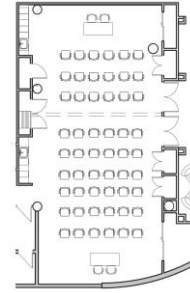

Reception – 30 people	Boardroom – 12 people
Theatre – 20 people	Hollow – 14 people
Classroom – 10 people	Square – 12 people

MEETING ROOM 'B' DESCRIPTION

Meeting Room B is the larger of the 2 rooms located in 201 Portage.

Reception – 78 people	Boardroom – 32 people
Theatre – 68 people	Hollow – 30 people
Classroom – 34 people	Square – 32 people

CONCOURSE LEVEL CRUSH SPACE DESCRIPTION

Crush space is available in the food court seating area located in 201 Portage.

Reception
78 Capacity

Theatre
68 Capacity

Classroom
34 Capacity

Boardroom
32 Capacity

Hollow
30 Capacity

Square
32 Capacity

Conference A & B (divided)

Reception
A 30 Capacity
B 48 Capacity

Theatre
A 20 Capacity
B 38 Capacity

Classroom
A 10 Capacity
B 18 Capacity

Boardroom
A 12 Capacity
B 20 Capacity

Hollow
A 14 Capacity
B 22 Capacity

Square
A 12 Capacity
B 20 Capacity