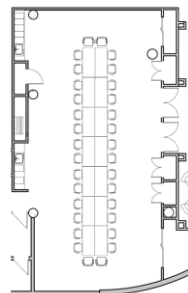

Reception – 78 people	Boardroom – 32 people
Theatre – 68 people	Hollow – 30 people
Classroom – 34 people	Square – 32 people

CONCOURSE LEVEL CRUSH SPACE DESCRIPTION

Crush space is available in the food court seating area located in 201 Portage.

- Video Wall

Reception – 166 people	Lounge Area – 25 people
------------------------	-------------------------

Submit booking requests at: 201portage.com/amenities/facility-bookings

FLOOR PLAN LAYOUTS

Conference A & B (combined)

Reception
78 Capacity

Theatre
68 Capacity

Classroom
34 Capacity

Boardroom
32 Capacity

Hollow
30 Capacity

Square
32 Capacity

Conference A & B (divided)

Reception
A 30 Capacity
B 48 Capacity

Theatre
A 20 Capacity
B 38 Capacity

Classroom
A 10 Capacity
B 18 Capacity

Boardroom
A 12 Capacity
B 20 Capacity

Hollow
A 14 Capacity
B 22 Capacity

Square
A 12 Capacity
B 20 Capacity