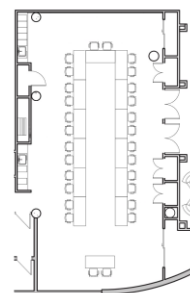

Reception – 30 people	Boardroom – 12 people
Theatre – 20 people	Hollow – 14 people
Classroom – 10 people	Square – 12 people

MEETING ROOM 'B' DESCRIPTION

Meeting Room B is the larger of the 2 rooms located in 201 Portage.

Reception – 78 people	Boardroom – 32 people
Theatre – 68 people	Hollow – 30 people
Classroom – 34 people	Square – 32 people

CONCOURSE LEVEL CRUSH SPACE DESCRIPTION

Crush space is available in the food court seating area located in 201 Portage.

Reception
78 Capacity

Theatre
68 Capacity

Classroom
34 Capacity

Boardroom
32 Capacity

Hollow
30 Capacity

Square
32 Capacity

Conference A & B (divided)

Reception
A 30 Capacity
B 48 Capacity

Theatre
A 20 Capacity
B 38 Capacity

Classroom
A 10 Capacity
B 18 Capacity

Boardroom
A 12 Capacity
B 20 Capacity

Hollow
A 14 Capacity
B 22 Capacity

Square
A 12 Capacity
B 20 Capacity