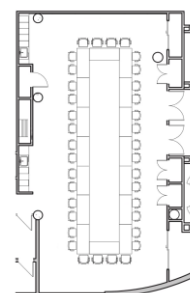

Reception – 30 people	Boardroom – 12 people
Theatre – 20 people	Hollow – 14 people
Classroom – 10 people	Square – 12 people

MEETING ROOM 'B' DESCRIPTION

Meeting Room B is the larger of the 2 rooms located in 201 Portage.

Reception – 78 people	Boardroom – 32 people
Theatre – 68 people	Hollow – 30 people
Classroom – 34 people	Square – 32 people

CONCOURSE LEVEL CRUSH SPACE DESCRIPTION

Crush space is available in the food court seating area located in 201 Portage.

Reception
78 Capacity

Theatre
68 Capacity

Classroom
34 Capacity

Boardroom
32 Capacity

Hollow
30 Capacity

Square
32 Capacity

Conference A & B (divided)

Reception
A 30 Capacity
B 48 Capacity

Theatre
A 20 Capacity
B 38 Capacity

Classroom
A 10 Capacity
B 18 Capacity

Boardroom
A 12 Capacity
B 20 Capacity

Hollow
A 14 Capacity
B 22 Capacity

Square
A 12 Capacity
B 20 Capacity