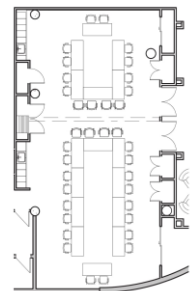

Reception – 30 people	Boardroom – 12 people
Theatre – 20 people	Hollow – 14 people
Classroom – 10 people	Square – 12 people

MEETING ROOM 'B' DESCRIPTION

Meeting Room B is the larger of the 2 rooms located in 201 Portage.

Reception – 78 people	Boardroom – 32 people
Theatre – 68 people	Hollow – 30 people
Classroom – 34 people	Square – 32 people

CONCOURSE LEVEL CRUSH SPACE DESCRIPTION

Crush space is available in the food court seating area located in 201 Portage.

Reception
78 Capacity

Theatre
68 Capacity

Classroom
34 Capacity

Boardroom
32 Capacity

Hollow
30 Capacity

Square
32 Capacity

Conference A & B (divided)

Reception
A 30 Capacity
B 48 Capacity

Theatre
A 20 Capacity
B 38 Capacity

Classroom
A 10 Capacity
B 18 Capacity

Boardroom
A 12 Capacity
B 20 Capacity

Hollow
A 14 Capacity
B 22 Capacity

Square
A 12 Capacity
B 20 Capacity