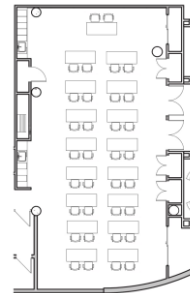

Reception – 78 people	Boardroom – 32 people
Theatre – 68 people	Hollow – 30 people
Classroom – 34 people	Square – 32 people

CONCOURSE LEVEL CRUSH SPACE DESCRIPTION

Crush space is available in the food court seating area located in 201 Portage.

- Video Wall

Reception – 166 people	Lounge Area – 25 people
------------------------	-------------------------

Submit booking requests at: 201portage.com/amenities/facility-bookings

FLOOR PLAN LAYOUTS

Conference A & B (combined)

Reception
78 Capacity

Theatre
68 Capacity

Classroom
34 Capacity

Boardroom
32 Capacity

Hollow
30 Capacity

Square
32 Capacity

Conference A & B (divided)

Reception
A 30 Capacity
B 48 Capacity

Theatre
A 20 Capacity
B 38 Capacity

Classroom
A 10 Capacity
B 18 Capacity

Boardroom
A 12 Capacity
B 20 Capacity

Hollow
A 14 Capacity
B 22 Capacity

Square
A 12 Capacity
B 20 Capacity