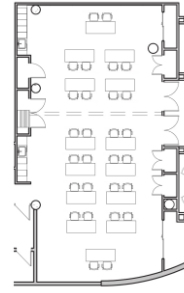

Reception – 30 people	Boardroom – 12 people
Theatre – 20 people	Hollow – 14 people
Classroom – 10 people	Square – 12 people

MEETING ROOM 'B' DESCRIPTION

Meeting Room B is the larger of the 2 rooms located in 201 Portage.

Reception – 78 people	Boardroom – 32 people
Theatre – 68 people	Hollow – 30 people
Classroom – 34 people	Square – 32 people

CONCOURSE LEVEL CRUSH SPACE DESCRIPTION

Crush space is available in the food court seating area located in 201 Portage.

Reception
78 Capacity

Theatre
68 Capacity

Classroom
34 Capacity

Boardroom
32 Capacity

Hollow
30 Capacity

Square
32 Capacity

Conference A & B (divided)

Reception
A 30 Capacity
B 48 Capacity

Theatre
A 20 Capacity
B 38 Capacity

Classroom
A 10 Capacity
B 18 Capacity

Boardroom
A 12 Capacity
B 20 Capacity

Hollow
A 14 Capacity
B 22 Capacity

Square
A 12 Capacity
B 20 Capacity