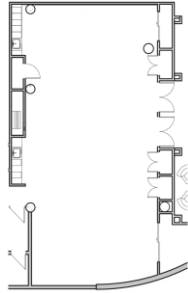

FULL CONFERENCE CENTRE DESCRIPTION

The full Conference Centre is the combination of both rooms located in 201 Portage.

- 2 Video walls
- 2 Large white boards
- 2 Smart boards
- Audio conferencing and video conferencing capabilities
- 2 Serveries
- Layouts:

Reception – 78 people	Boardroom – 32 people
Theatre – 68 people	Hollow – 30 people
Classroom – 34 people	Square – 32 people

CONCOURSE LEVEL CRUSH SPACE DESCRIPTION

Crush space is available in the food court seating area located in 201 Portage.

- Video Wall

Reception – 166 people	Lounge Area – 25 people
------------------------	-------------------------

Submit booking requests at: 201portage.com/amenities/facility-bookings

FLOOR PLAN LAYOUTS

Conference A & B (combined)

Reception
78 Capacity

Theatre
68 Capacity

Classroom
34 Capacity

Boardroom
32 Capacity

Hollow
30 Capacity

Square
32 Capacity

Conference A & B (divided)

Reception
A 30 Capacity
B 48 Capacity