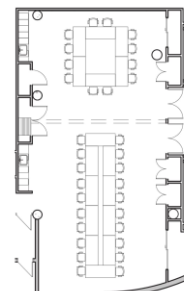

Reception – 30 people	Boardroom – 12 people
Theatre – 20 people	Hollow – 14 people
Classroom – 10 people	Square – 12 people

MEETING ROOM 'B' DESCRIPTION

Meeting Room B is the larger of the 2 rooms located in 201 Portage.

Reception – 78 people	Boardroom – 32 people
Theatre – 68 people	Hollow – 30 people
Classroom – 34 people	Square – 32 people

CONCOURSE LEVEL CRUSH SPACE DESCRIPTION

Crush space is available in the food court seating area located in 201 Portage.

Reception
78 Capacity

Theatre
68 Capacity

Classroom
34 Capacity

Boardroom
32 Capacity

Hollow
30 Capacity

Square
32 Capacity

Conference A & B (divided)

Reception
A 30 Capacity
B 48 Capacity

Theatre
A 20 Capacity
B 38 Capacity

Classroom
A 10 Capacity
B 18 Capacity

Boardroom
A 12 Capacity
B 20 Capacity

Hollow
A 14 Capacity
B 22 Capacity

Square
A 12 Capacity
B 20 Capacity